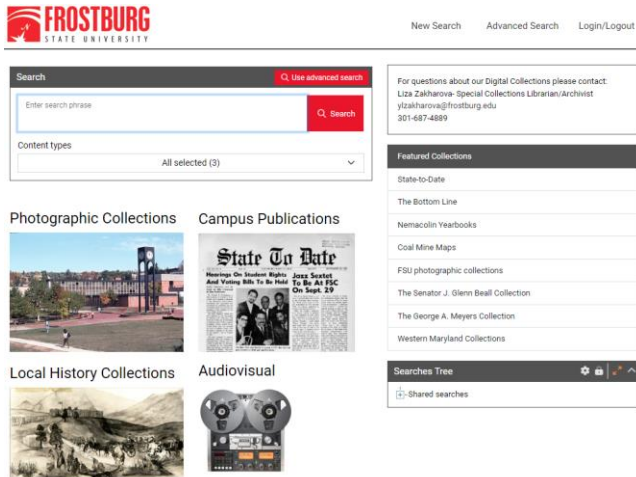

The initial collection features an impressive collection of digitized underground coal mine maps from the local Appalachian highlands that can be searched and publicly accessed.

The Soutron powered, Frostburg University digital collection Search Portal can be accessed here: www.soutron.com/frostburg

To find out more about Frostburg State University, visit their website for details:

www.frostburg.edu

To find out how you can migrate to a fast, secure, cloud-based archive and library management system to support your university, college or school, start a conversation with Soutron Global today:

www.soutron.com